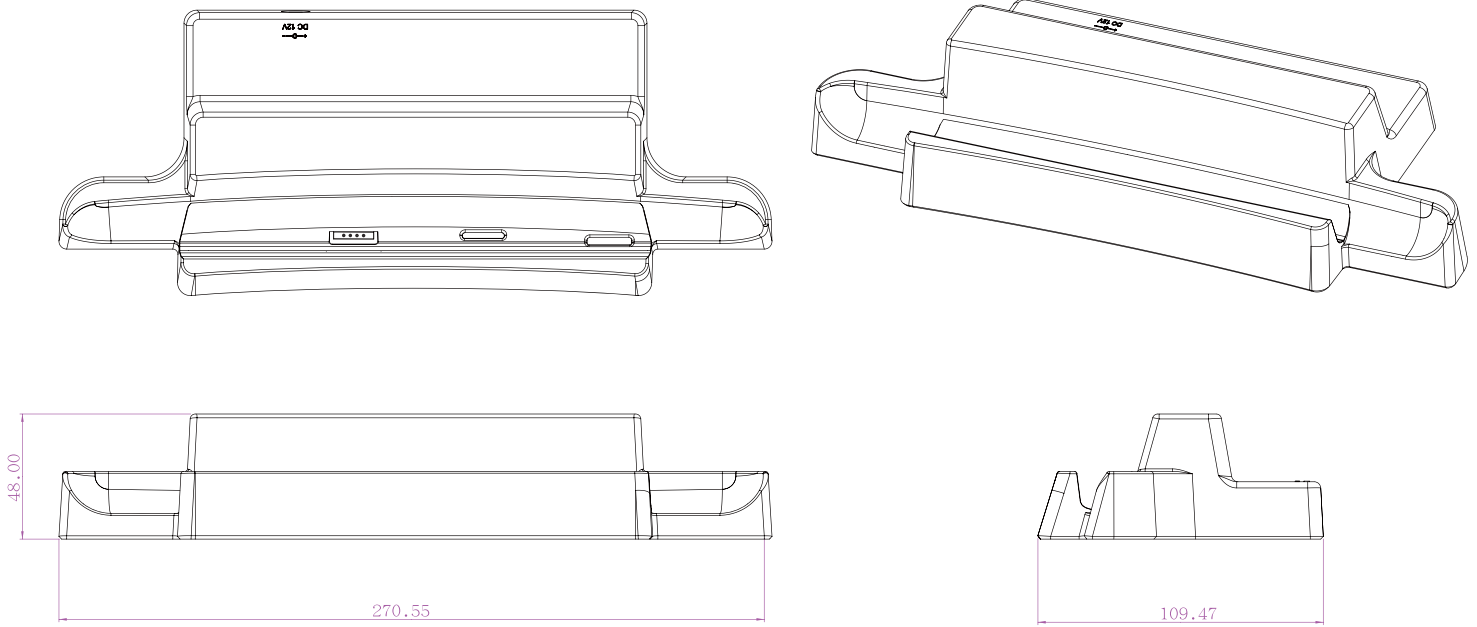

M970D Table Stand

Mechanical Drawing:

Holds M970D in landscape and charges the unit in meantime

Rev.	Reasons	Revised Date
1.0	First Release	Jul.07.21