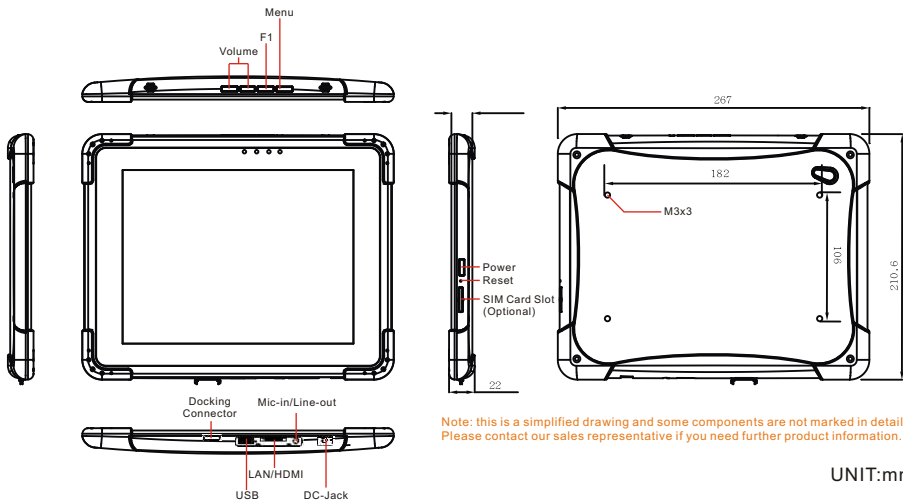

9.7" Compact Rugged tablet PC

Model :M970D

Features:

- 9.7" 1024 x 768 Resolution with IPS LED Panel
- Low-power system with Intel® Atom N2600 processor.
- 2GB DDR3-800 memory
- Built-in Wi-Fi/ Bluetooth Module
- Standard Battery 5300 mAh
- Mobile- Shock, Vibration, and transit drop.
- IP54 water & dust proof
- Built-in GPS Module
- Support 3G function (for optional)

Mechanical and Environment

Dimensions (W x L x H)	: 267(W) x 210(L) x 22(H)
Weight	: 988g
Operation Temperature	: Operating: 0° C ~ 50° C
Battery charging Temp.:	: 0° C ~ 45° C ^{*note}
Operation Humidity	: 30%~90% (non condensing)
Drop	: 4 feet
Certifications	: FCC , CE , EN60601-1-1 , EN60601-1-2
IP Proof	: IP54

I/O Connectors

I/O Port	: 1 x 12V DC jack, 1 x USB, 1 x Line out/Mic in, 1x30 pin connector for LAN & HDMI Output (HDMI Adapter cable for Optional)
----------	---

Control buttons

Control Button	: Power button in right side 1 x MENU Key, 1 x Function key 1 x Volume up, 1 x Volume down
LED indicator	: Power / Battery/ HDD Access/WiFi

Display Specification

Pixel Number	: 1024(H) x 768(V)
Brightness	: 350 cd/m2 (Minimum)
Touch	: Projective-capacity touch (4 points)

*note

Battery	flat	Vertical
Charging	0~40°C	0~45°C
Discharging	0~45°C	0~50°C